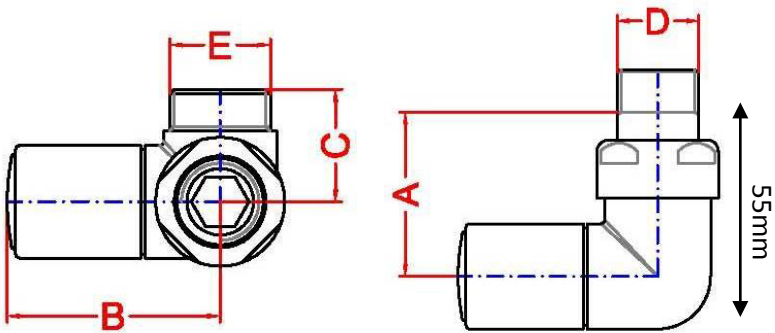

## Profile Valves

### TAP

D	E	A	B	C
½"	24-19mm	42mm	51mm	27mm

### LOCKSHIELD

D	E	A	B	C
½"	24-19mm	42mm	32mm	27mm