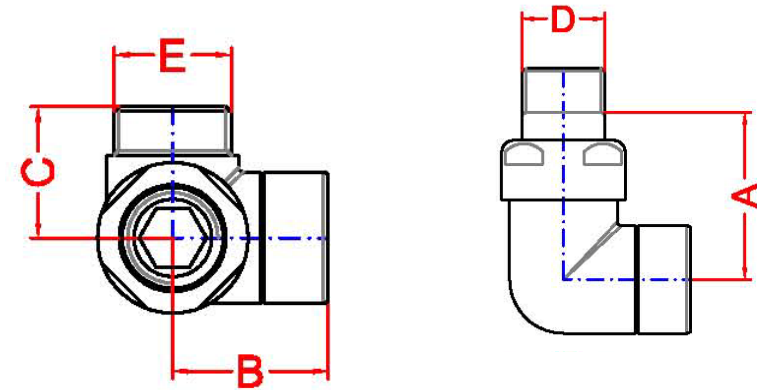

## Profile Valves

### TAP

D	E	A	B	C
½"	24-19mm	42mm	51mm	27mm

### LOCKSHIELD

D	E	A	B	C
½"	24-19mm	42mm	32mm	27mm